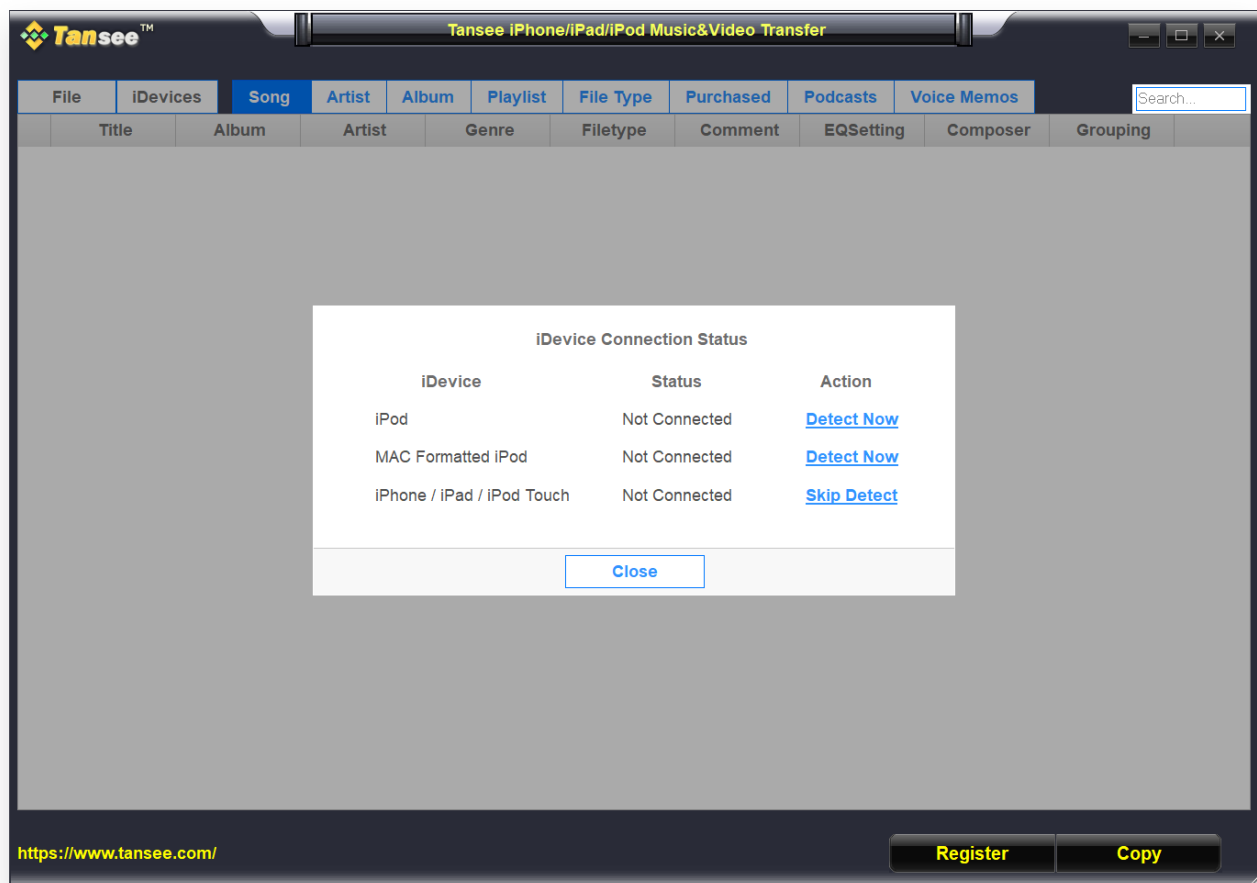

# Comment transférer de la musique et des vidéos d'un iPhone vers un PC ?

- 1** Please download and install the latest version of Tansee iOS Music & Video Transfer [here](#).  
Additionally, ensure that you have installed the [latest version of iTunes](#) and verified that it is able to read your iPhone, iPad or iPod Touch.
  - 2** Open Tansee iOS Music & Video Transfer on your computer.
  - 3** Connect your iPhone or iPad or iPod to your PC with a USB cable.  
Tansee will show an Import screen with all the songs and videos that are on your connected device.
- If asked, unlock your iOS or iPadOS device using your passcode. If you see a prompt on your iOS or iPadOS device asking you to Trust This Computer, tap Trust to continue.
- 4** After Tansee displays all songs and videos, choose files you would like to copy, and click the button labeled "Copy" which can be found at the bottom of the screen.